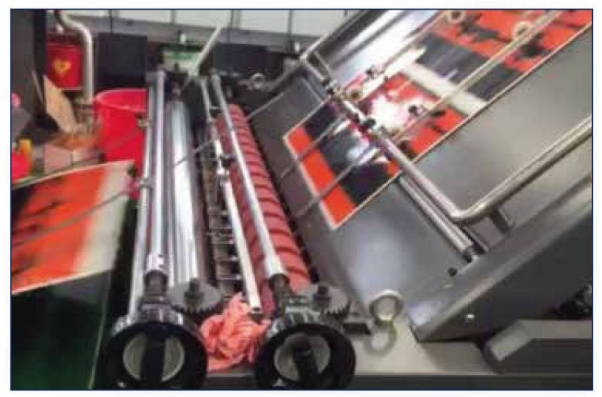

The results of this have been that **CBC PACKAGING** is now not only at the forefront of producing printed cardboard packaging for the Turkish market but has, with its continual investment in new plant, developed a large overseas market as well.

CBC PACKAGING now manufactures folding carton boxes for the pharmaceutical industries as well as for cosmetics and household cleaning products, household textiles, food products, cigarettes, to mention but a few. The production range covers straight line, crash lock, double wall, 3-4-6 corners glued, e/b/c-flute laminated, window patched and or separated boxes and all kinds applications of printing and finishing such as: hot foil stamping, embossing, UV printing, effect varnishes etc.