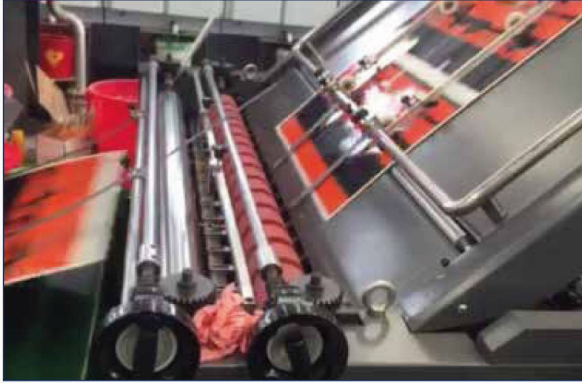

The results of this have been that **CBC PACKAGING** is now not only at the forefront of producing printed cardboard packaging for the Turkish market but has, with its continual investment in new plant, developed a large overseas market as well.

CBC PACKAGING now manufactures folding carton boxes for the pharmaceutical industries as well as for cosmetics and household cleaning products, household textiles, food products, cigarettes, to mention but a few. The production range covers straight line, crash lock, double wall, 3-4-6 corners glued, e/b/c-flute laminated, window patched and or separated boxes and all kinds applications of printing and finishing such as: hot foil stamping, embossing, UV printing, effect varnishes etc.